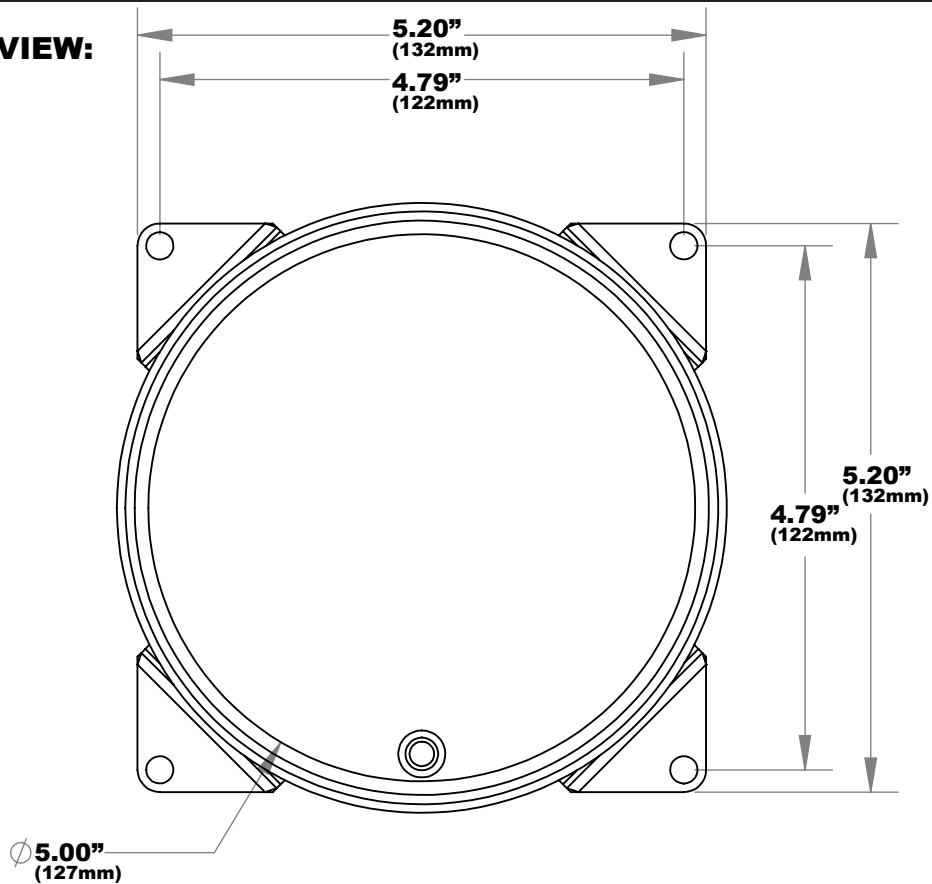

SPEEDHUT

5-1/2" CJ Jeep Cluster Dimensions

SPEEDHUT
CJ JEEP
GAUGES

FRONT VIEW:

SIDE VIEW: