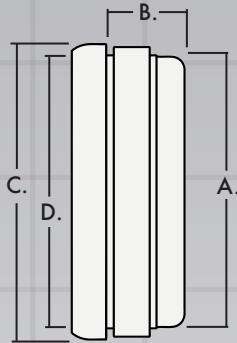

4-1/2"

**4-1/2" IN-DASH; TACH/SPEEDO/QUAD/DUAL GPS**

HOLE SIZE: 4.250" (108mm)

A. 4.220" (107mm)

B. 1.030" (26mm)

C. 4.500" (114mm) (Bezel Outer Diameter)

D. 3.760" (96mm) (Bezel Interior Diameter)

4-1/2"

**4-1/2" TACH, Pedestal Mount**

HOLE SIZE: N/A

A. 2.400" (61mm)

B. 1.700" (43mm)

C. 4.500" (114mm) (Bezel Outer Diameter)

D. 0.700" (18mm)

E. 3.760" (96mm) (Bezel Interior Diameter)

4"

**4" TACH/SPEEDO/QUAD/DUAL/DUAL GPS**

HOLE SIZE: 3.875" (98mm)

A. 3.848" (98mm)

B. 1.100" (28mm)

C. 4.150" (105mm) (Bezel Outer Diameter)

D. 3.490" (89mm) (Bezel Interior Diameter)

3-3/8"

**3-3/8" GAUGE/TACH/SPEEDO/DUAL**

HOLE SIZE: 2.062" (52mm)

A. 2.050" (52mm)

B. 1.100" (28mm)

C. 2.270" (58mm) (Bezel Outer Diameter)

D. 1.780" (45mm) (Bezel Interior Diameter)