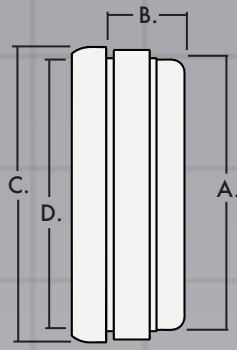

4-1/2"

**4-1/2" IN-DASH; TACH/SPEEDO/QUAD/DUAL GPS**

HOLE SIZE: 4.250" (108mm)

A. 4.220" (107mm)

B. 1.030" (26mm)

C. 4.500" (114mm) (Bezel Outer Diameter)

D. 3.760" (96mm) (Bezel Interior Diameter)

4-1/2"

**4-1/2" TACH, Pedestal Mount**

HOLE SIZE: N/A

A. 2.400" (61mm)

B. 1.700" (43mm)

C. 4.500" (114mm) (Bezel Outer Diameter)

D. 0.700" (18mm)

E. 3.760" (96mm) (Bezel Interior Diameter)

4"

**4" TACH/SPEEDO/QUAD/DUAL/DUAL GPS**

HOLE SIZE: 3.875" (98mm)

A. 3.848" (98mm)

B. 1.100" (28mm)

C. 4.150" (105mm) (Bezel Outer Diameter)

D. 3.490" (89mm) (Bezel Interior Diameter)

3-3/8"

**3-3/8" GAUGE/TACH/SPEEDO/DUAL**

HOLE SIZE: 2.062" (52mm)

A. 2.050" (52mm)

B. 1.100" (28mm)

C. 2.270" (58mm) (Bezel Outer Diameter)

D. 1.780" (45mm) (Bezel Interior Diameter)