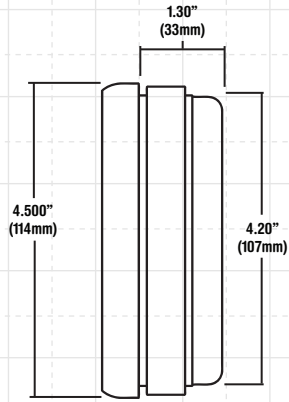

A

B

C

D

8

8

4-1/2"
 Hole Size:
 4.23" (108mm)

7

7

6

6

4"
 Hole Size:
 3.93" (100mm)

5

5

4

4

3-3/8"
 Hole Size:
 3.33" (85mm)

3

3

2-5/8"
 Hole Size:
 2.68" (68mm)

2

2

2-1/16"
 Hole Size:
 2.10" (54mm)

1