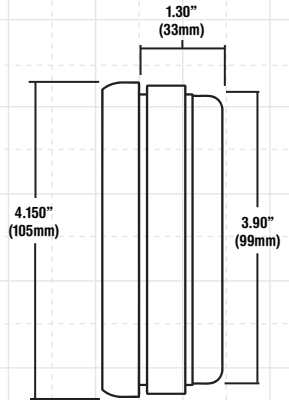

A

B

C

D

8

8

4-1/2"
 Hole Size:
 4.23" (108mm)

7

7

6

6

4"
 Hole Size:
 3.93" (100mm)

5

5

4

4

3-3/8"
 Hole Size:
 3.33" (85mm)

3

3

2-5/8"
 Hole Size:
 2.68" (68mm)

2

2

2-1/16"
 Hole Size:
 2.10" (54mm)

1